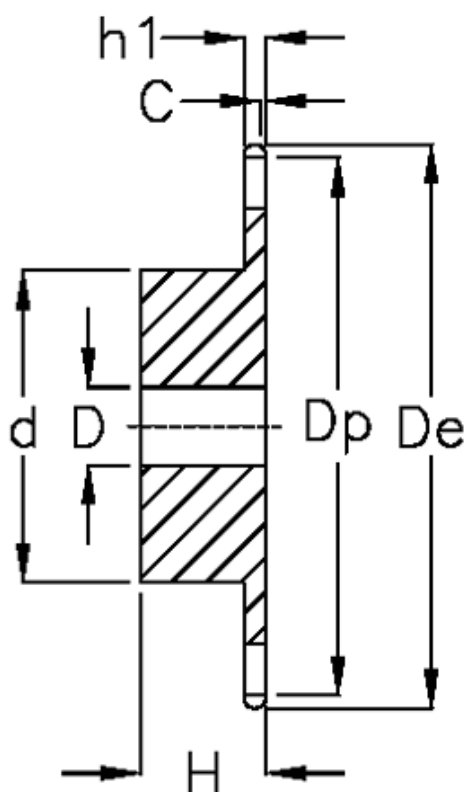

Article number: 616011010016

Description: Sprocket 24 B-1 Z=16 simplex  
predrilled

## Measures

C	= 4
d	= *140
D	= 25±0,5
De	= 210.3
Dp	= 195.3
For chain size	= 1 1/2" x 1"
For chain type	= 24 B-1
H	= 55

h1	= 24.1
Number of teeth	= 16